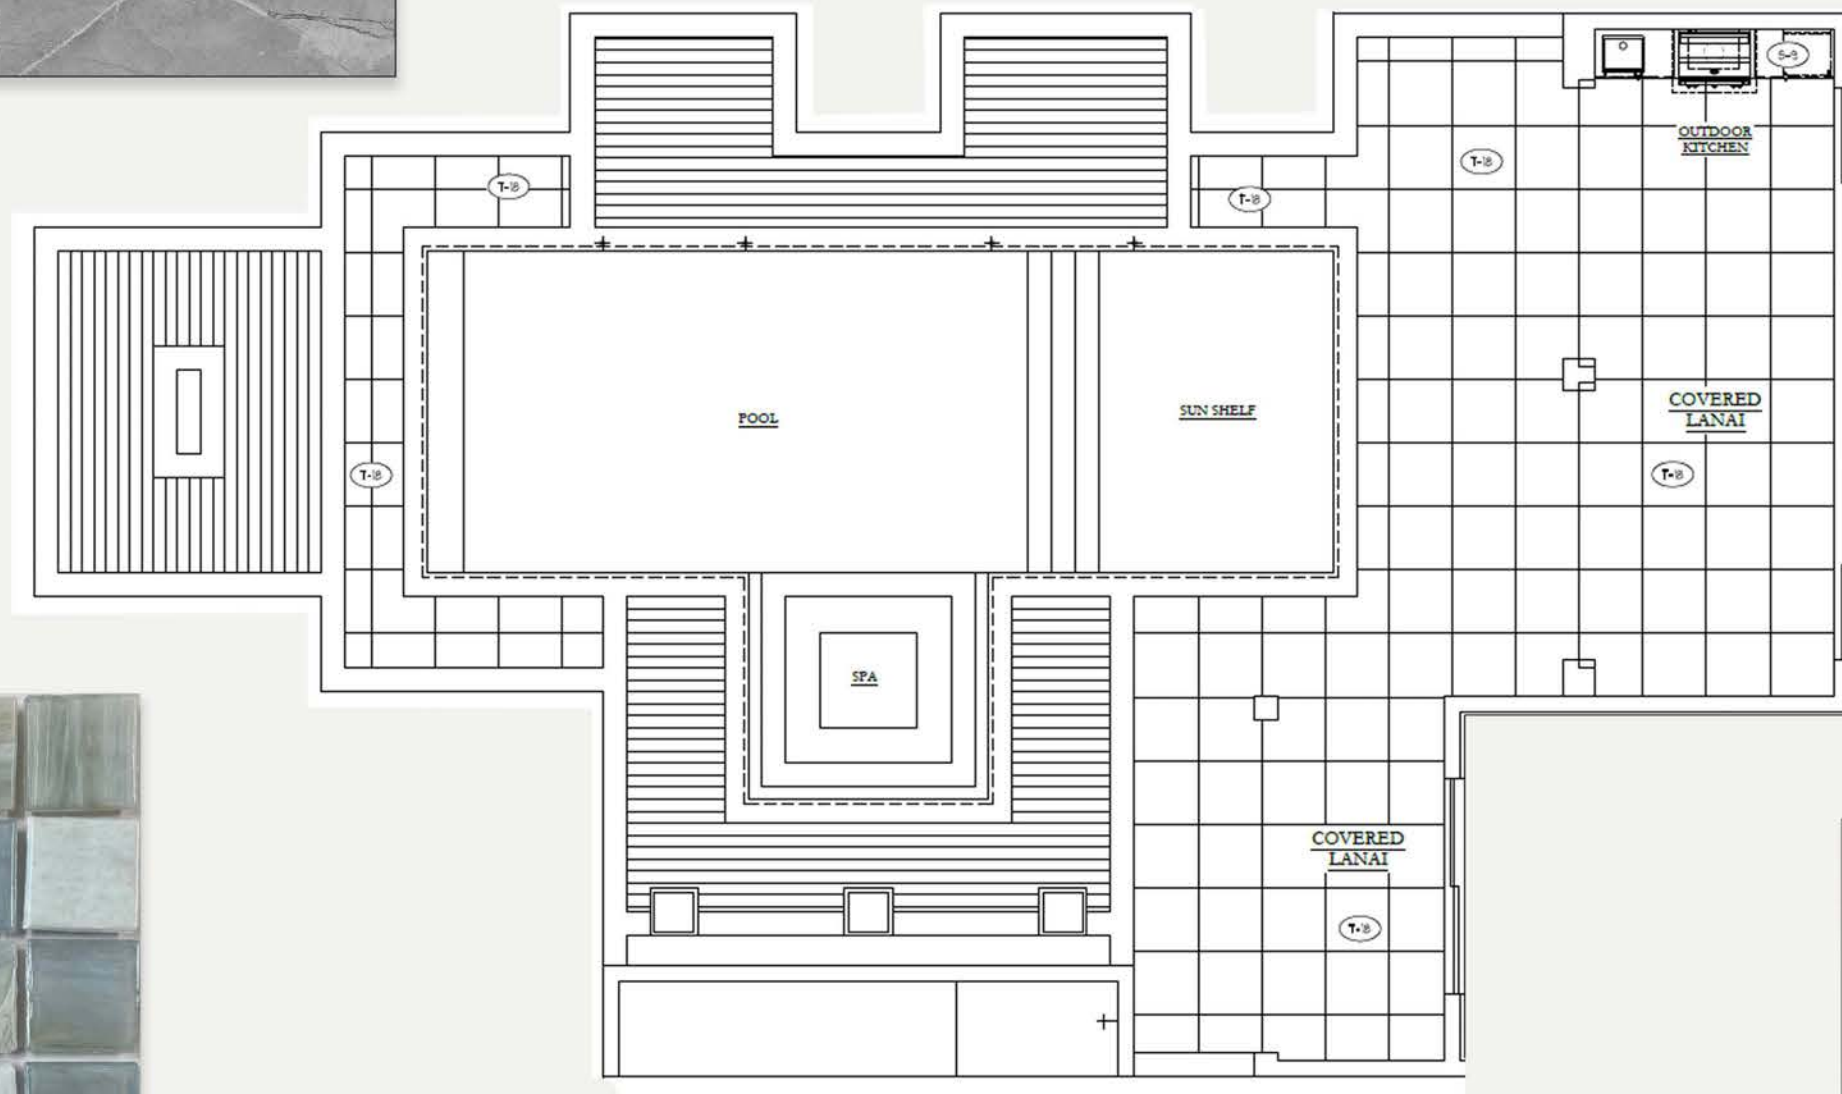

# CASTELLO OUTDOOR

COUNTERTOP &  
BACKSPLAH

POOL DECK  
COVERED LANAI  
(UPPER & LOWER)  
32" X 32"

WATERLINE  
1" X 1"

36" Built-in Grill

24" Refrigerator