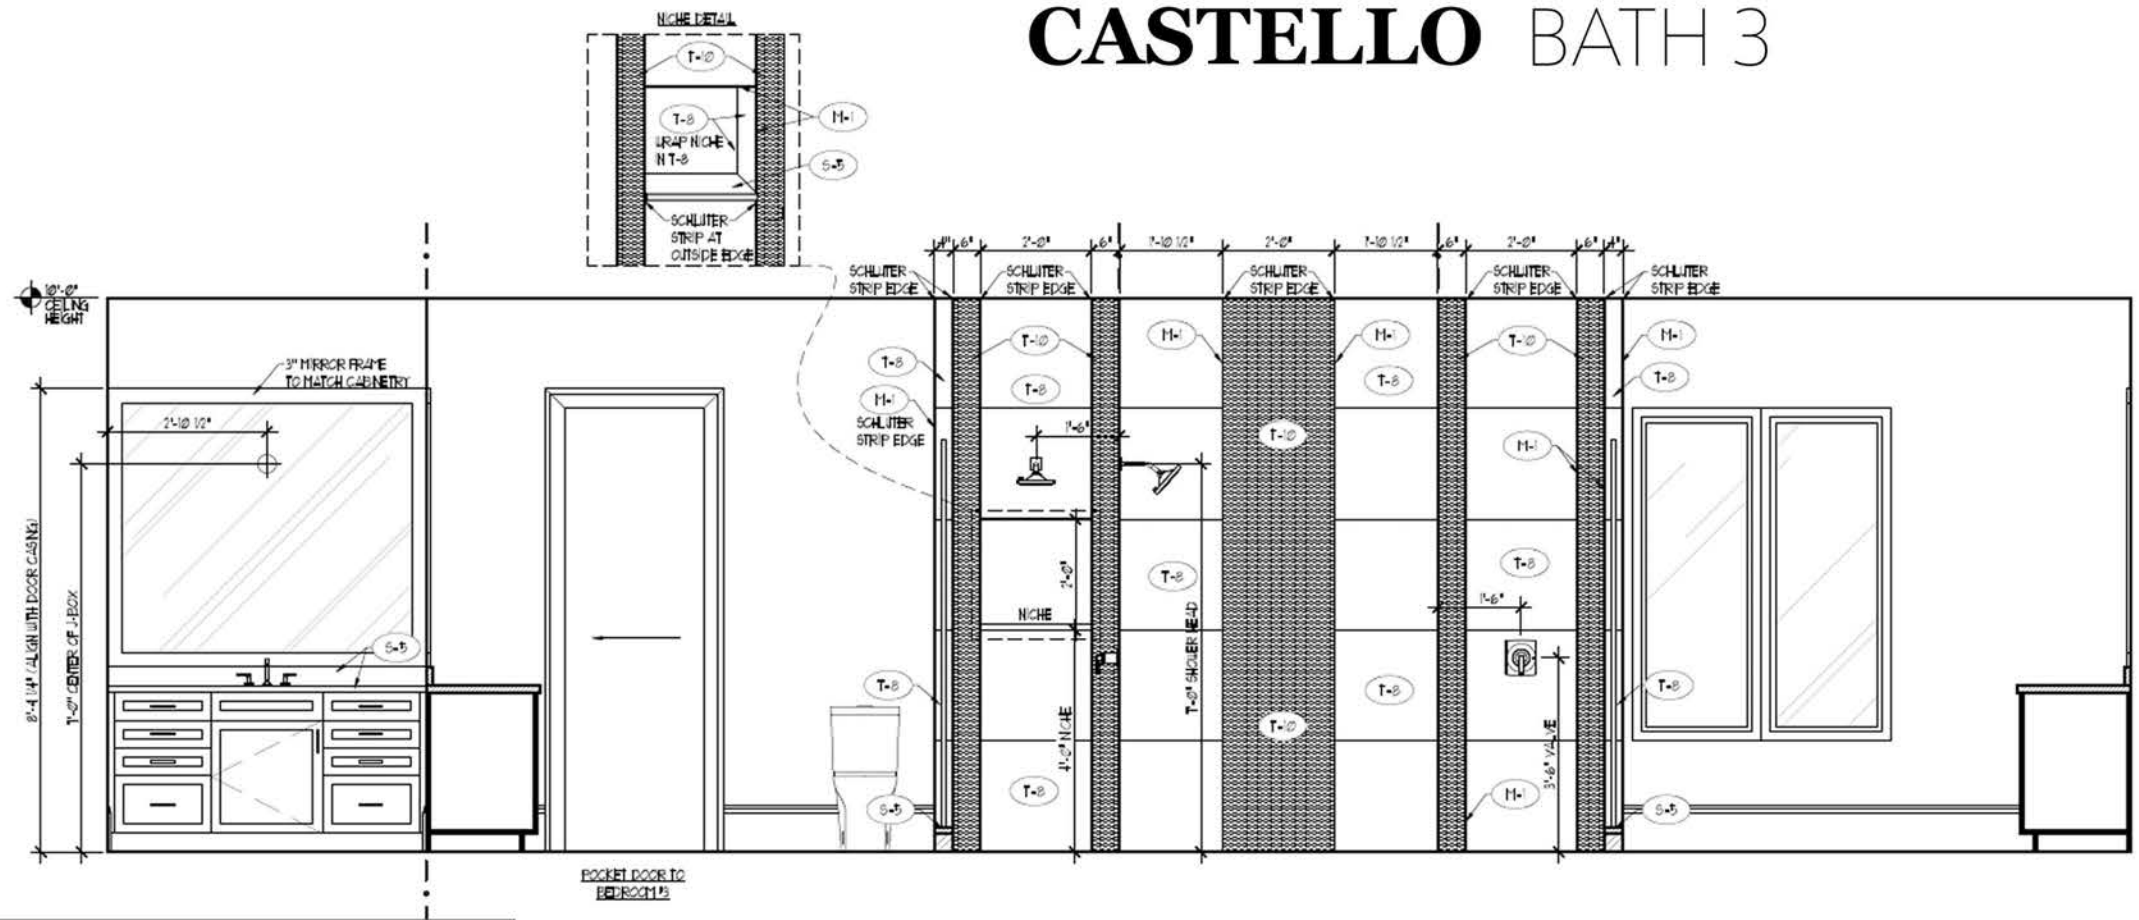

CASTELLO BATH 3

**MAIN FLOOR
& SHOWER
WALLS**
24" X 24"

COUNTERTOP