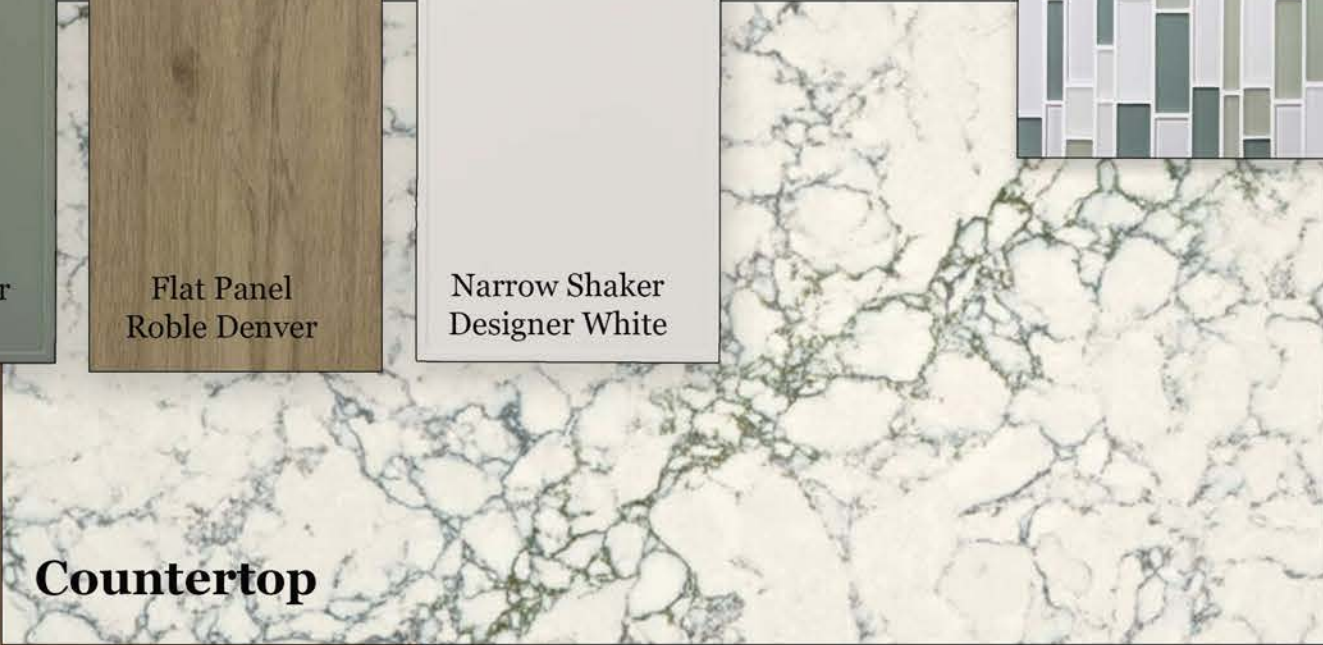

Backsplash
12 5/8" x 10 1/2"

Countertop