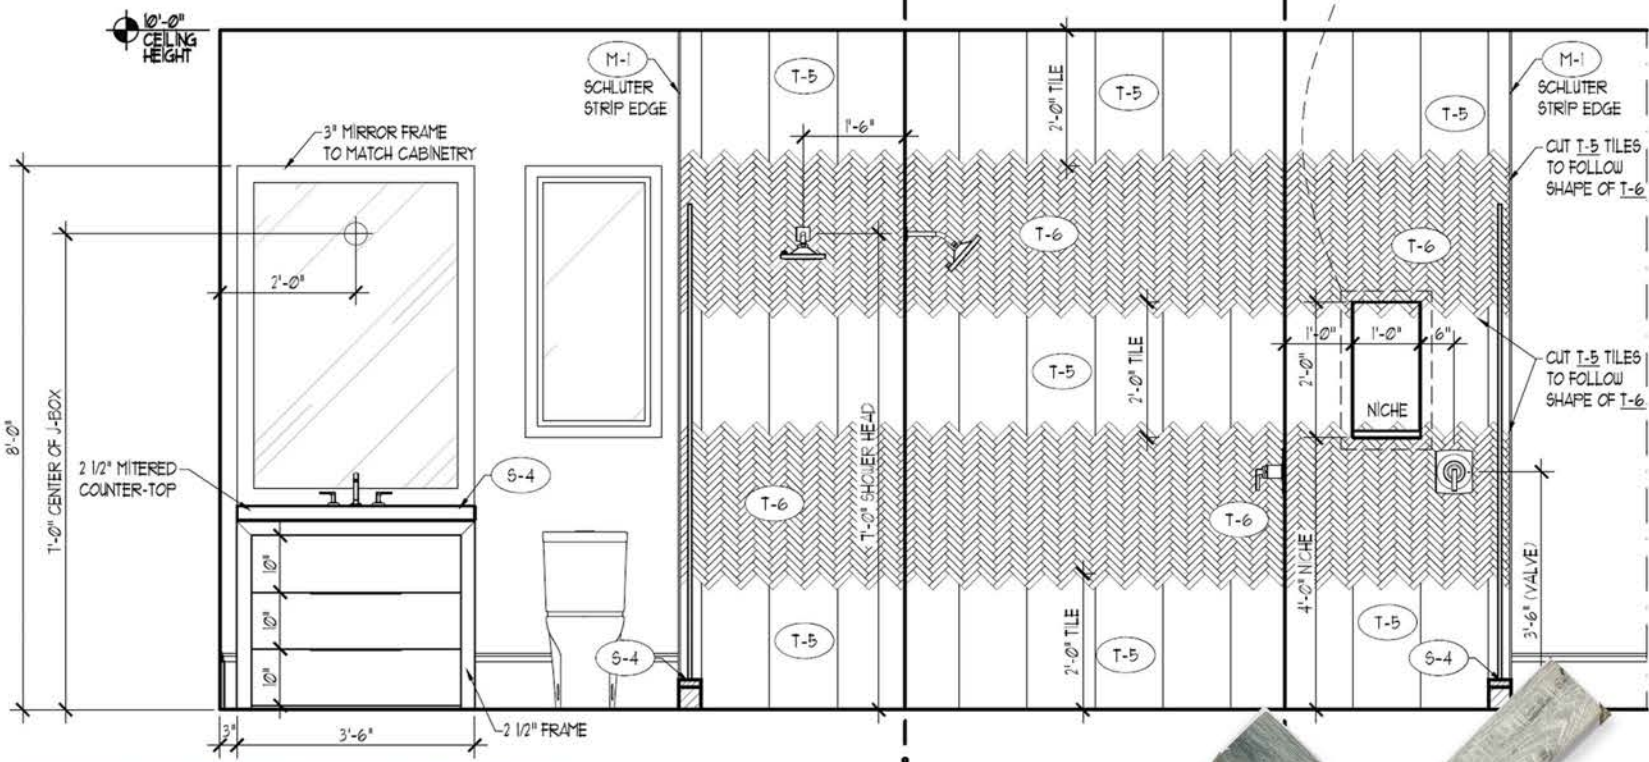

CASTELLO

BATH 2

Cabinetry