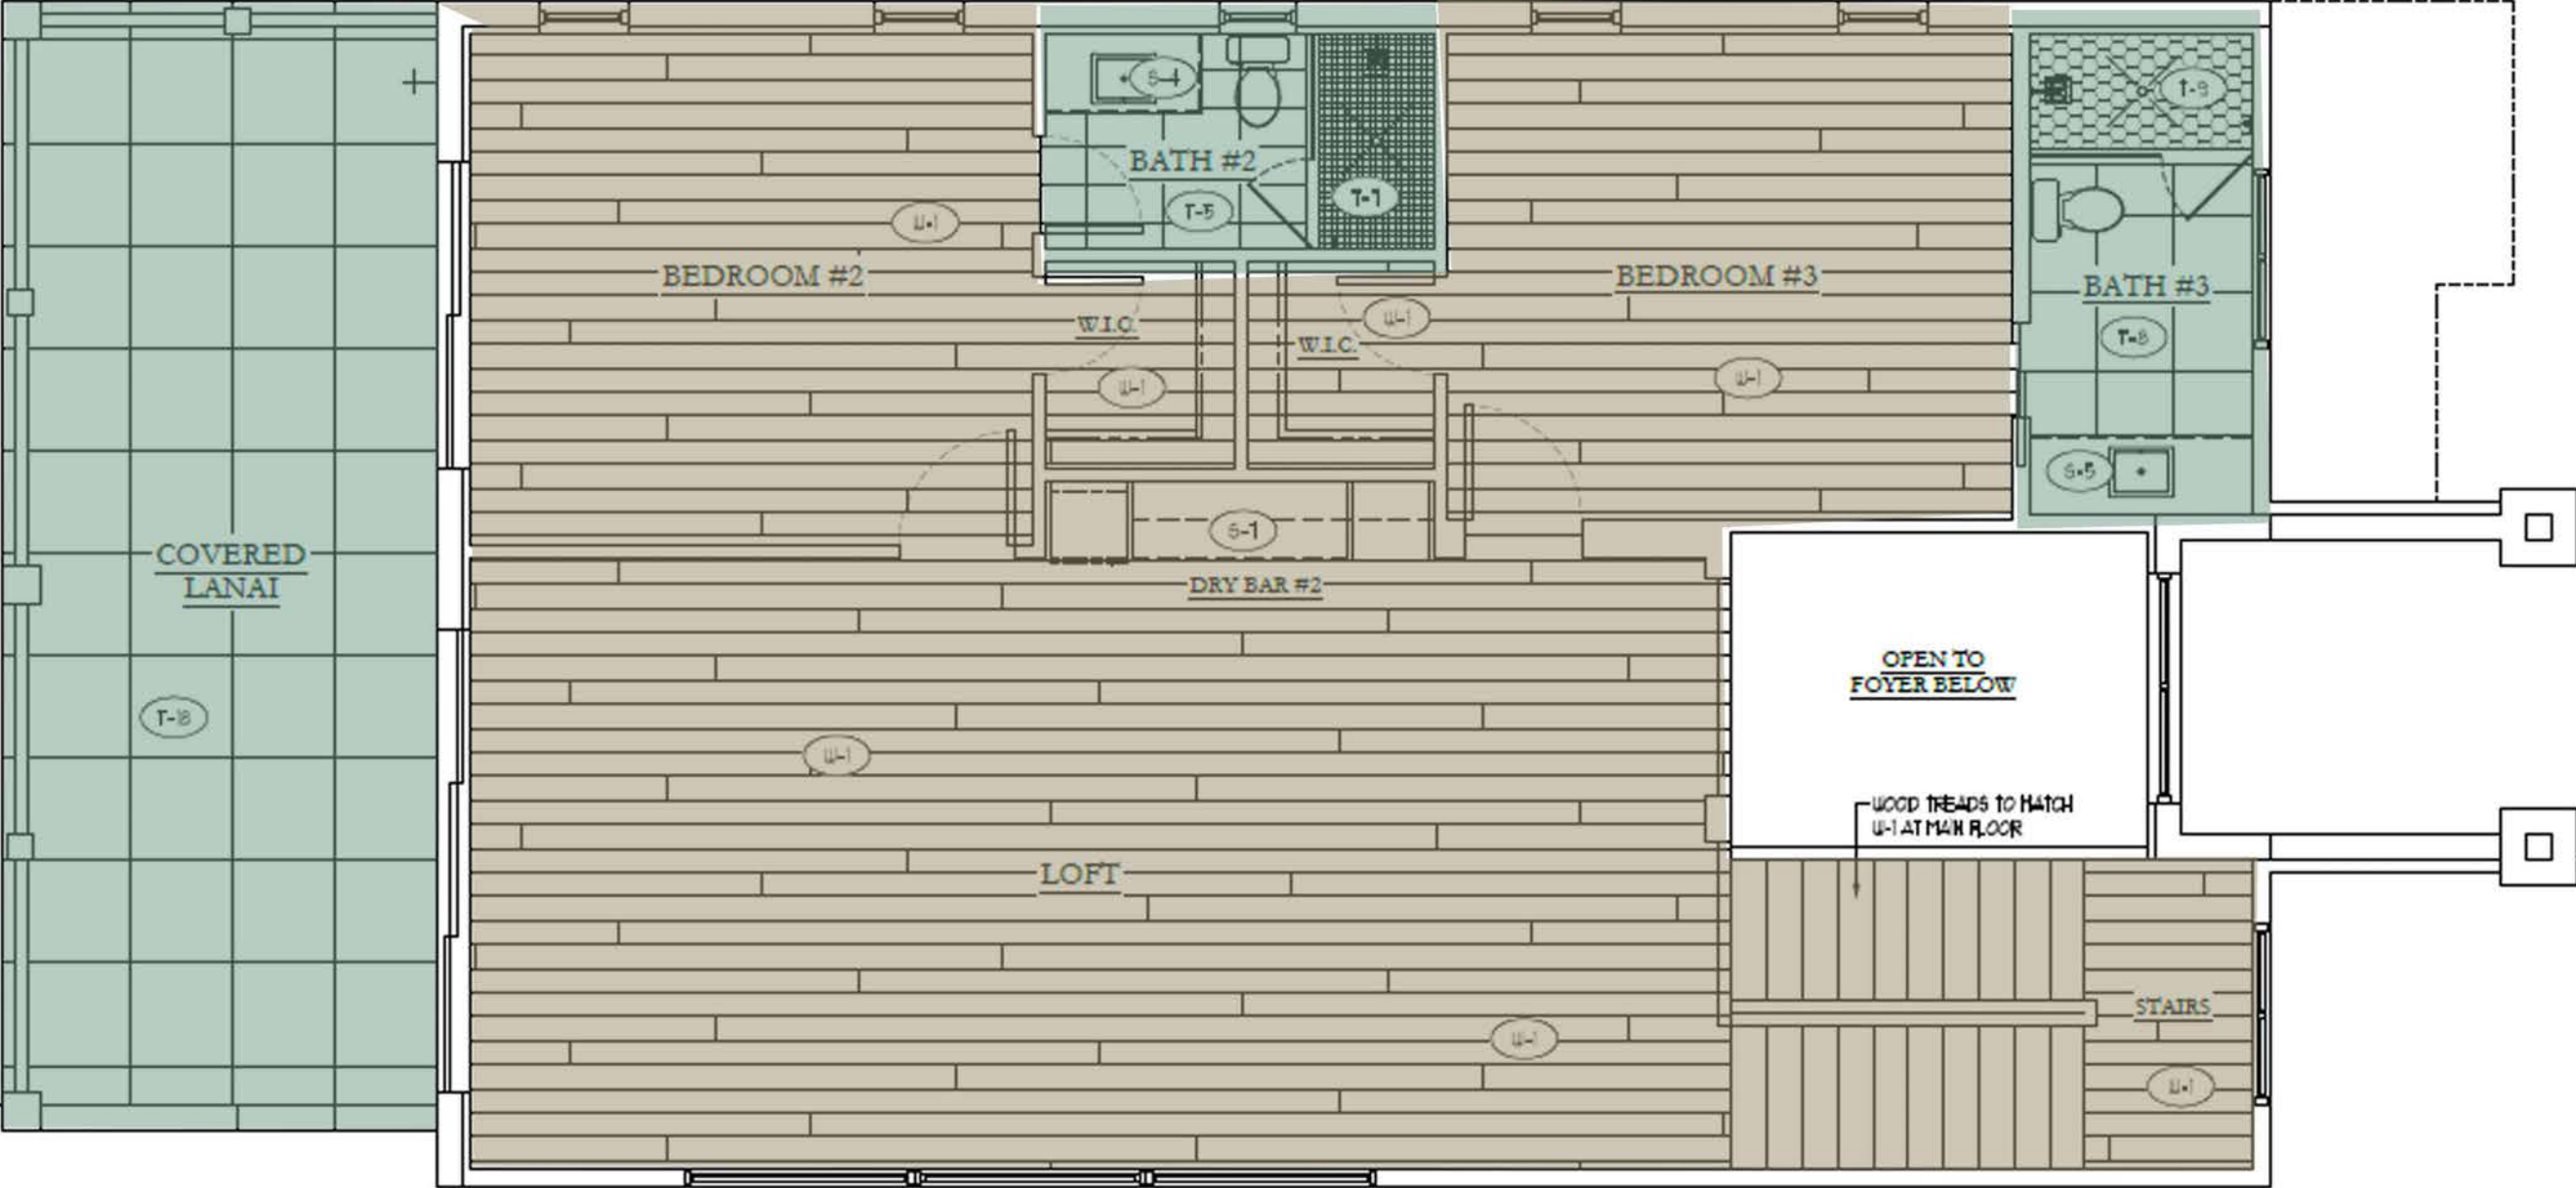

Castello Floor Finish Plan

Second Floor