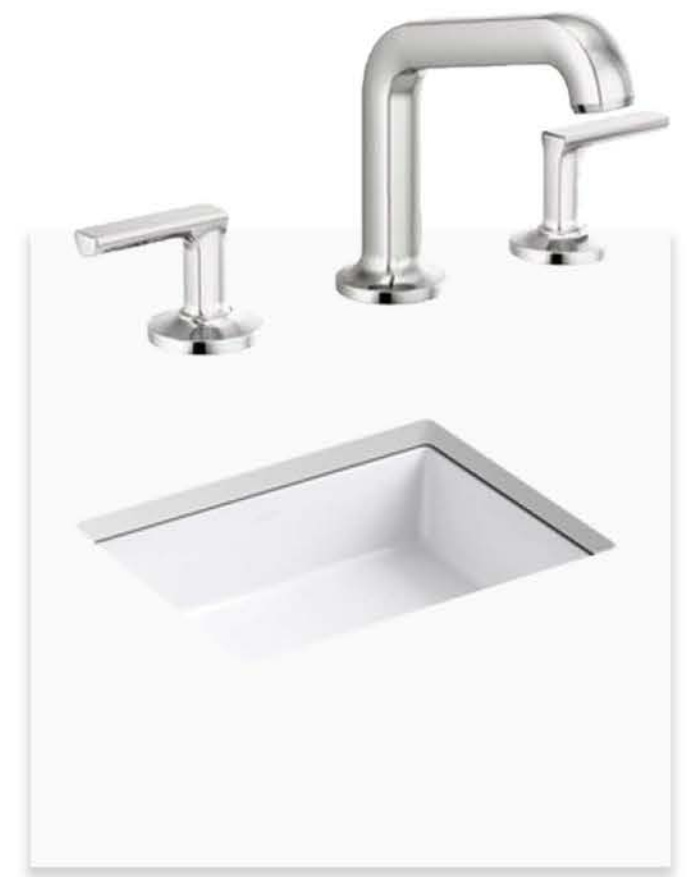

# CASTELLO BATH 3

**MAIN FLOOR  
& SHOWER  
WALLS**  
24" X 24"

**COUNTERTOP**

**SHOWER FLOOR  
& ACCENT**  
1" X 1" Mosaic

**CABINETS**

Narrow Shaker  
Hearthstone

# CASTELLO