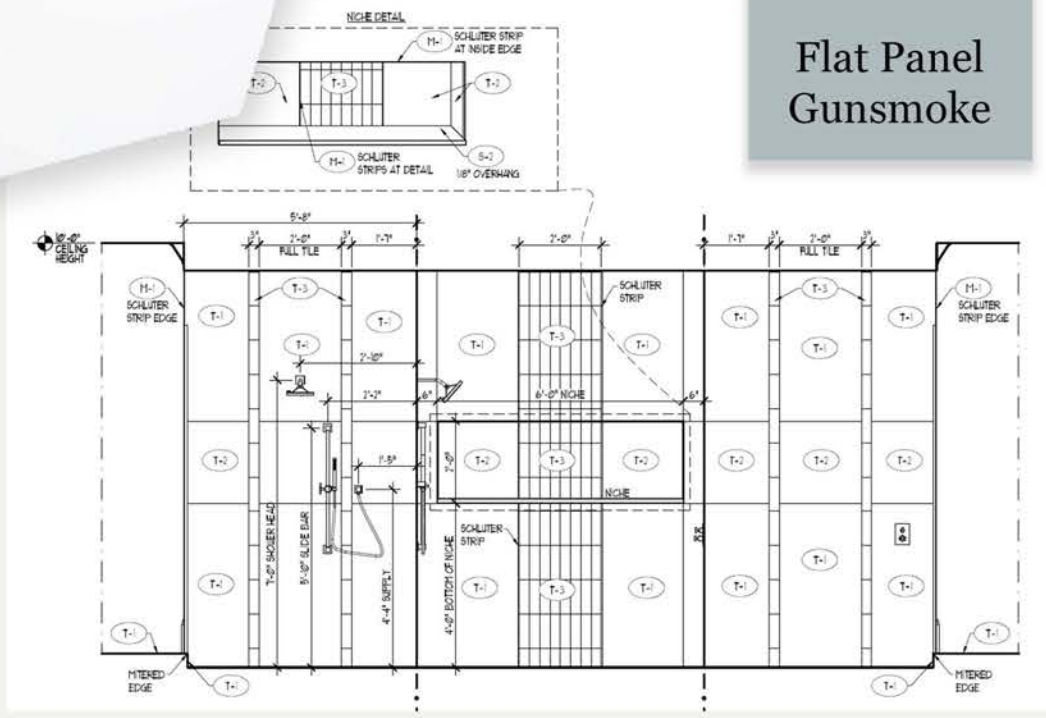

# CASTELLO OWNER'S BATH

**Cabinetry**

**Flat Panel  
Gunsmoke**

**Main Floor &  
Shower Walls**  
24" x 48"  
**Shower Walls**  
24" x 24"

**Countertop**

**Shower Accent**  
3" x 10"