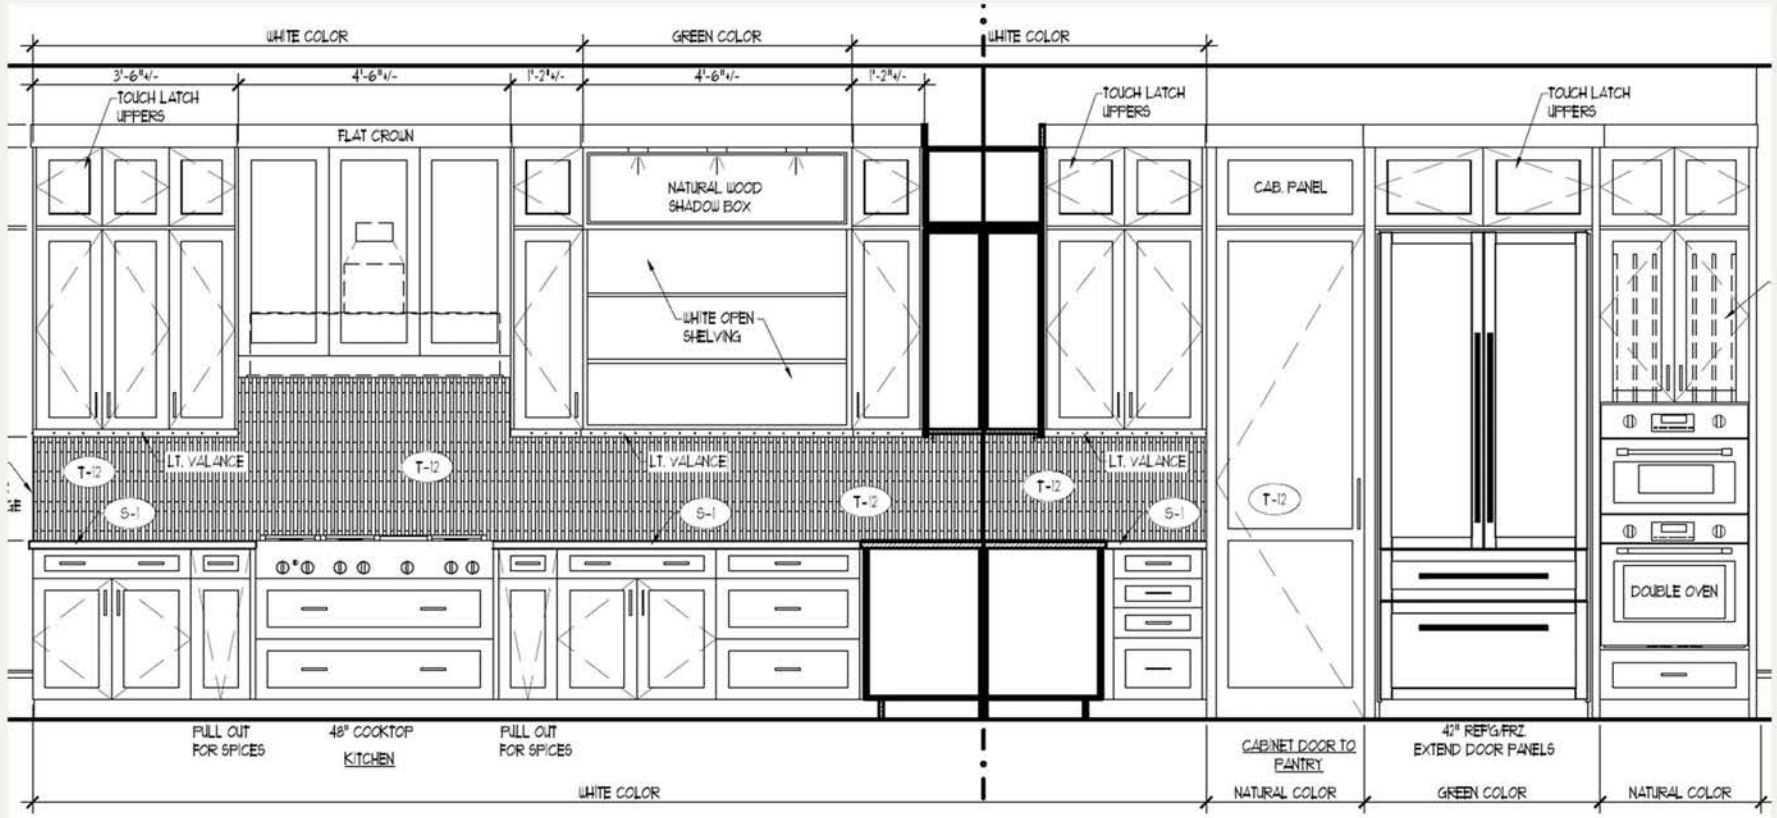

CASTELLO KITCHEN

42" Built-In French Door Refrigerator