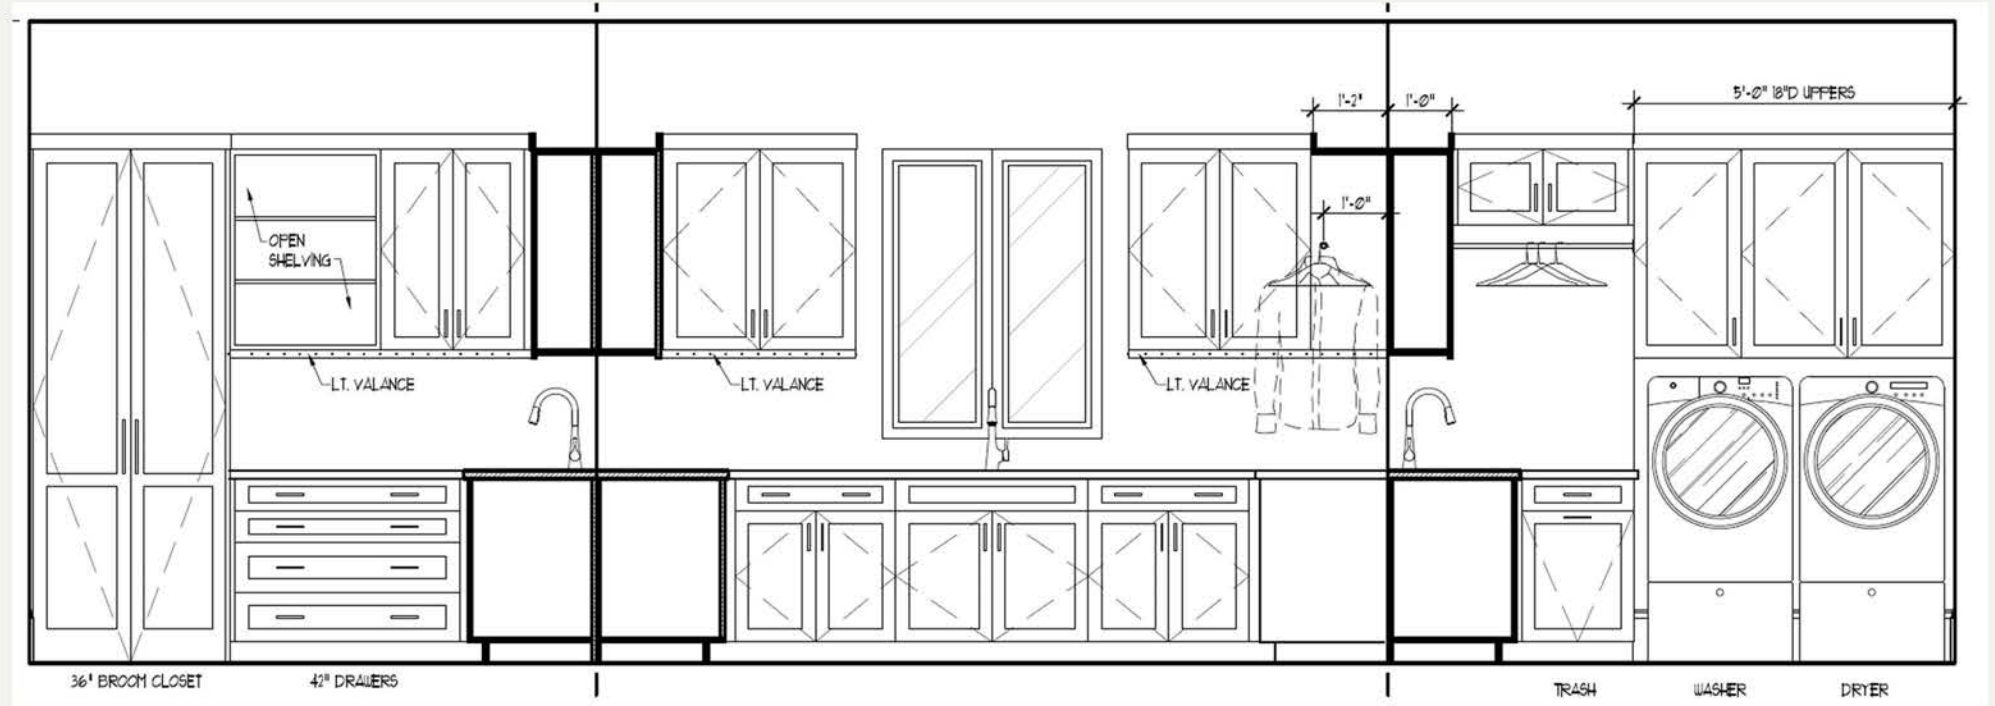

CASTELLO

LAUNDRY